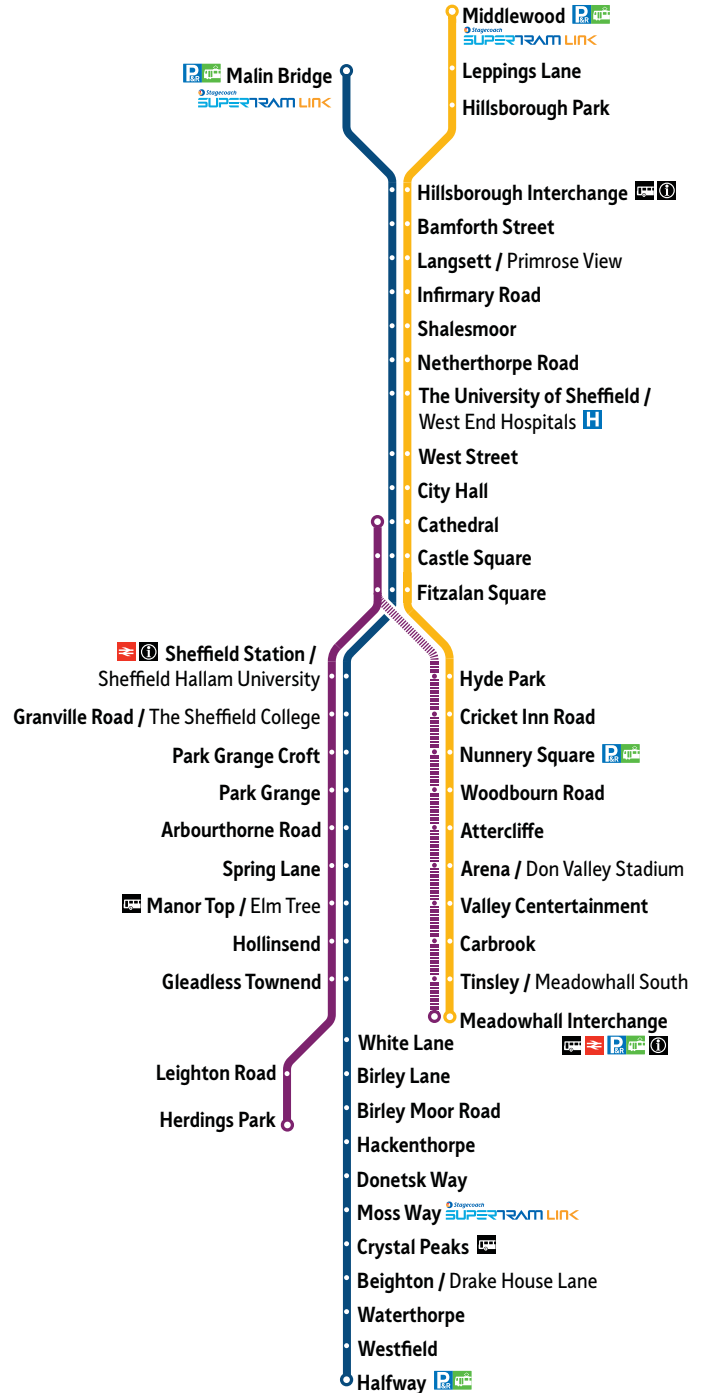

About this guide

Stagecoach Supertram serves Sheffield with a network linking six park and ride sites with:

- the city centre
- rail stations
- shopping areas
- universities
- the Cathedral
- many popular sports and entertainment venues

Tickets are available on board all trams via the conductor, who can also help with any queries you may have. Information is also available at all tram stops, displaying up to date timetables, fares and passenger notices.

Tickets are also available at Travel South Yorkshire Information Centres and online at:

www.supertram.com

*Whilst we make every effort to run as per the times shown inside this guide, changes to the services may occur due to unforeseen circumstances.

*A penalty fare system operates on board Supertram. You must make every effort to tender your fare or valid pass to a member of staff. Failure to do so may result in a £10 penalty fare being charged.

Tram Guide – This guide contains information on how to travel on the tram network. The map shows destinations along the route and locations of tram Park & Ride sites. There are also summarised timetables for all three tram routes.

Tram network map